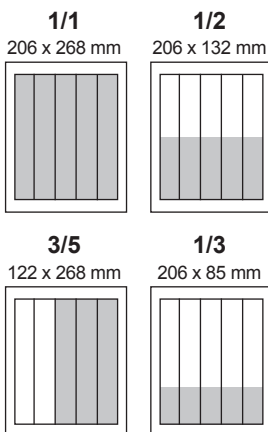

BASIC INFORMATION

Periodicity:	weekly (on Sunday)
Edition run:	55 000
Scope:	40 pages an more
Colourity:	4 + 4
Format:	235 x 315 mm
Typesetting:	206 x 268 mm
Printing type:	coldset
Paper:	42,5g/m ² newspaper

Advertisement pages – Sunday

Location	Dimension (mm)	Price
Front page	C 151 x 58	4 200 €
	A+B 206 x 50	3 700 €
	A 122 x 50	2 450 €
	B 80 x 50	1 550 €

Location	Dimension (mm)	Price
5th page	1/1	5 550 €
	3/5	3 550 €
	1/2	3 000 €
7th page	1/1	5 150 €
	3/5	3 300 €
	1/2	2 760 €
panorama		12 350 €
other editorial pages	1/1	4 650 €
	3/5	2 950 €
	1/2	2 550 €
	1/3	2 100 €
Last page	1/1	7 000 €

Editorial pages – Sunday

Dimension	Price
2/5	2 000 €
3/10	1 600 €
1/4	1 350 €
1/5	1 080 €
3/20	820 €
1/10	560 €
38 x 65	290 €
1 mm of colum	5 €

On advertorial pages the lowest possible height of advertisement is 65mm!
The height of page is 268mm.

Width of columns in mm:
1 = 38, 2 = 80, 3 = 122, 4 = 164, 5 = 206.

On editorial pages the lowest possible height of advertisement is 85mm!
The height of page is 268 mm.