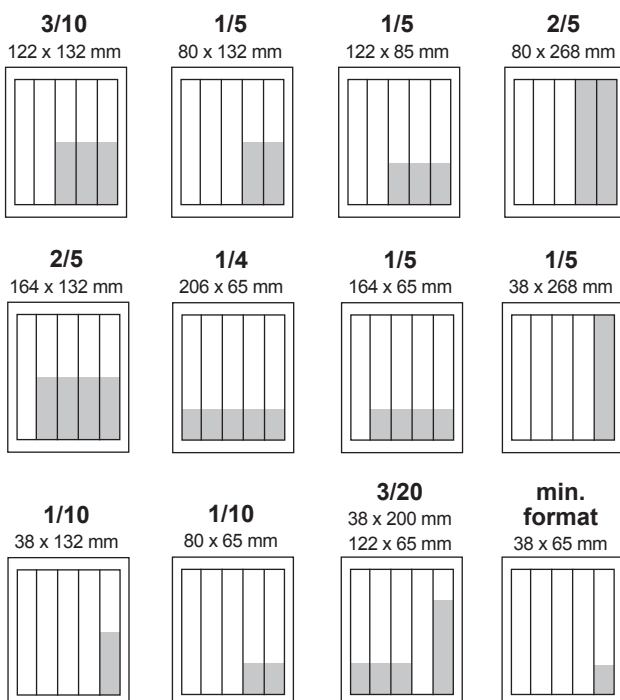

BASIC INFORMATION

Periodicity:	weekly (on Sunday)
Edition run:	55 000
Scope:	40 pages an more
Colourity:	4 + 4
Format:	235 x 315 mm
Typesetting:	206 x 268 mm
Printing type:	coldset
Paper:	42,5g/m ² newspaper

Advertisement pages – Sunday

Location	Dimension (mm)	Price
Front page	C 151 x 58	4 200 €
	A+B 206 x 50	3 700 €
	A 122 x 50	2 450 €
	B 80 x 50	1 550 €

Location	Dimension (mm)	Price
5th page	1/1	5 550 €
	3/5	3 550 €
	1/2	3 000 €
7th page	1/1	5 150 €
	3/5	3 300 €
	1/2	2 760 €
panorama		12 350 €
other editorial pages	1/1	4 650 €
	3/5	2 950 €
	1/2	2 550 €
	1/3	2 100 €
Last page	1/1	7 000 €

Editorial pages – Sunday

Dimension	Price
2/5	2 000 €
3/10	1 600 €
1/4	1 350 €
1/5	1 080 €
3/20	820 €
1/10	560 €
38 x 65	290 €
1 mm of colum	5 €

On advertorial pages the lowest possible height of advertisement is 65mm!
The height of page is 268mm.

Width of columns in mm:
1 = 38, 2 = 80, 3 = 122, 4 = 164, 5 = 206.

On editorial pages the lowest possible height of advertisement is 85mm!
The height of page is 268 mm.